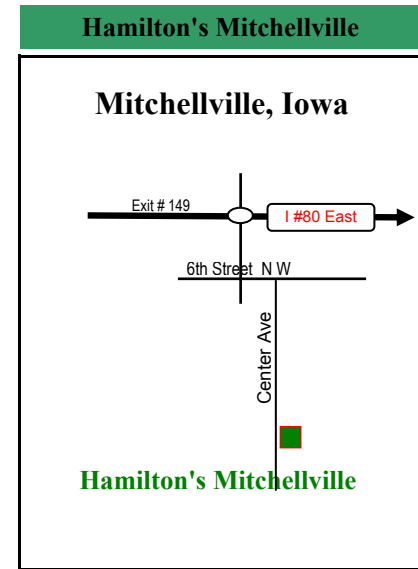

# Directions Maps - Hamilton's Funeral Homes

- Hamilton's • 605 Lyon St. • Des Moines, IA 50309 • Fax (515) 243-0422 • Phone (515) 243-522
  - Hamilton's near Highland Memory Gardens • 121 N.W. 60th Ave. • Des Moines, IA 50313 • (515) 289-2444
  - Hamilton's on Westown Parkway • 3601 Westown Parkway • West Des Moines, IA 50266 • (515) 224-0077
  - Hamilton's Southtown • 5400 S.W. 9th St. • Des Moines, IA 50315 • (515) 285-3911
  - Hamilton's Altoona • 105 4th St. S.W. • Altoona, IA 50009 • (515) 967 4742
  - Hamilton's Mitchellville • 303 Center Avenue S. • Mitchellville, IA 50169 • (515) 967-0777
  - Hamilton's Crematory • 121 N.W. 60th Ave. • Des Moines, IA 50313 • (515) 289-2444
  - Hamilton's Academy of Grief & Loss • 605 Lyon St. • Des Moines, IA 50309 • (515) 697-3661
- Hamiltons@HamiltonsFuneralHome.com • www.HamiltonsFuneralHome.co