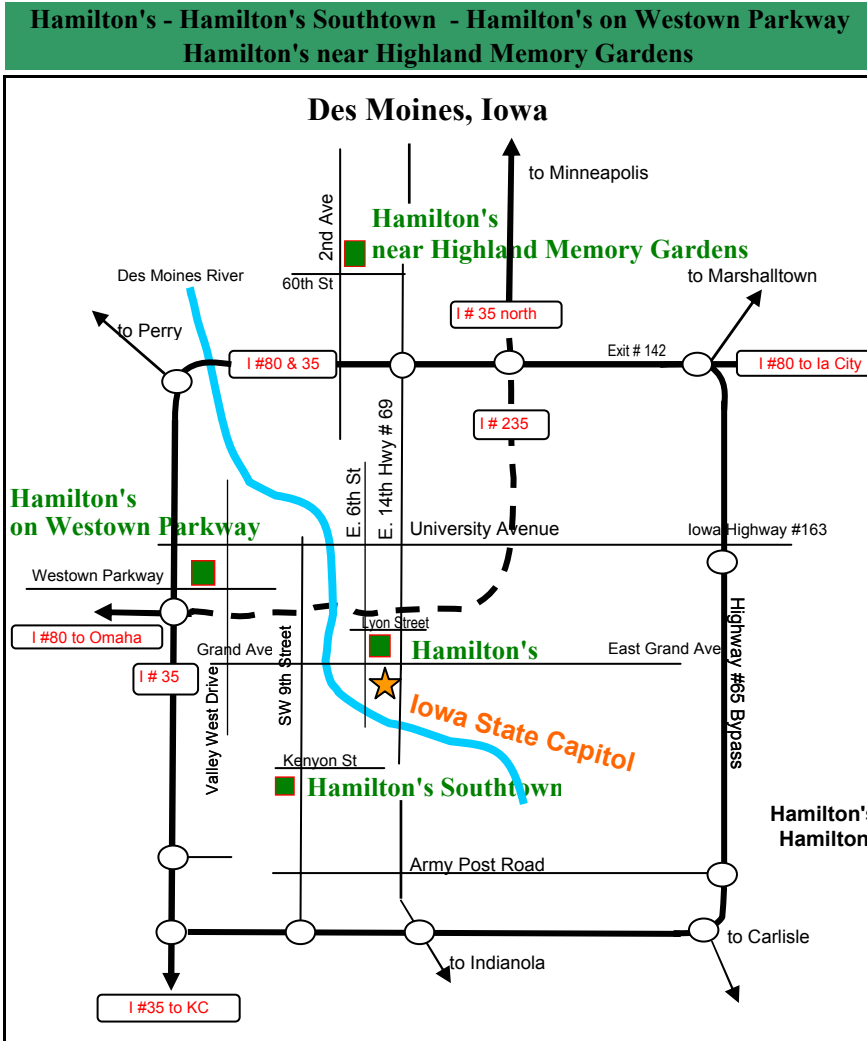

# Directions Maps - Hamilton's Funeral Homes

- Hamilton's • 605 Lyon St. • Des Moines, IA 50309 • Fax (515) 243-0422 • Phone (515) 243-522
  - Hamilton's near Highland Memory Gardens • 121 N.W. 60th Ave. • Des Moines, IA 50313 • (515) 289-2444
  - Hamilton's on Westown Parkway • 3601 Westown Parkway • West Des Moines, IA 50266 • (515) 224-0077
  - Hamilton's Southtown • 5400 S.W. 9th St. • Des Moines, IA 50315 • (515) 285-3911
  - Hamilton's Altoona • 105 4th St. S.W. • Altoona, IA 50009 • (515) 967 4742
  - Hamilton's Mitchellville • 303 Center Avenue S. • Mitchellville, IA 50169 • (515) 967-0777
  - Hamilton's Crematory • 121 N.W. 60th Ave. • Des Moines, IA 50313 • (515) 289-2444
  - Hamilton's Academy of Grief & Loss • 605 Lyon St. • Des Moines, IA 50309 • (515) 697-3661
- Hamiltons@HamiltonsFuneralHome.com • www.HamiltonsFuneralHome.co