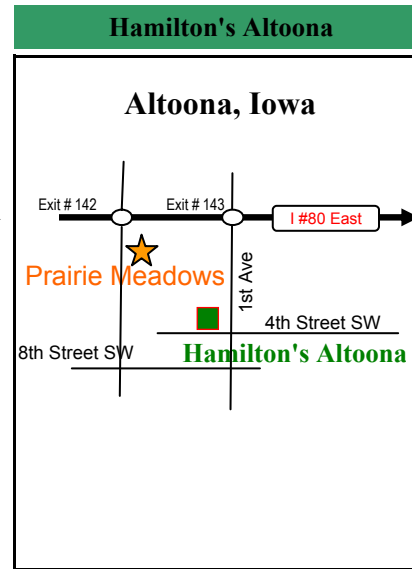

# Directions Maps - Hamilton's Funeral Homes

- Hamilton's • 605 Lyon St. • Des Moines, IA 50309 • Fax (515) 243-0422 • Phone (515) 243-522
  - Hamilton's near Highland Memory Gardens • 121 N.W. 60th Ave. • Des Moines, IA 50313 • (515) 289-2444
  - Hamilton's on Westown Parkway • 3601 Westown Parkway • West Des Moines, IA 50266 • (515) 224-0077
  - Hamilton's Southtown • 5400 S.W. 9th St. • Des Moines, IA 50315 • (515) 285-3911
  - Hamilton's Altoona • 105 4th St. S.W. • Altoona, IA 50009 • (515) 967 4742
  - Hamilton's Mitchellville • 303 Center Avenue S. • Mitchellville, IA 50169 • (515) 967-0777
  - Hamilton's Crematory • 121 N.W. 60th Ave. • Des Moines, IA 50313 • (515) 289-2444
  - Hamilton's Academy of Grief & Loss • 605 Lyon St. • Des Moines, IA 50309 • (515) 697-3661
- Hamiltons@HamiltonsFuneralHome.com • www.HamiltonsFuneralHome.co